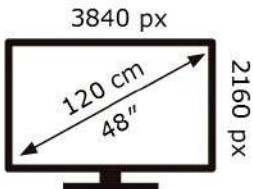

Samsung

QE48S90FAE

**65** kWh/1000h

ABCDEF **G**  
**HDR**  
**132** kWh/1000h

2019/2013

Samsung

QE48S90FAE

**65** kWh/1000h