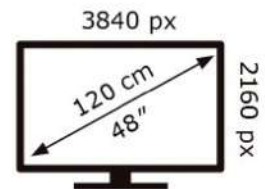

65 kWh/1000h

ABCDEF **G**
HDR
132 kWh/1000h